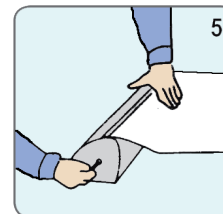

Clamp and gap top: **1,5 cm** (not visible)

Visible banner width:
**60, 80, 85,
100 or 120 cm**

Visible banner height:
200 cm

Bottom roll: **18,5 cm** (not visible)

Total banner height: **220 cm**

Banner material
We recommend
200-280 g polyester

Optional spot
art. 4556

Optional LED spot
art. 4502

Open the snap clip, insert the top of the graphic into the gap, make the graphic flat.

Close the snap clip.

Take the protective film off the adhesive tape. Place the graphic evenly on the leading paper. Use the line as a guideline.

Put adhesive tape on the back of the graphic and on the leading paper, in order to secure the graphic to the leading paper.

Hold the graphic and the roll-up body with one hand tight. Take out the pin at the side while you still hold the graphic, to avoid that graphic suddenly roll into the body too fast.