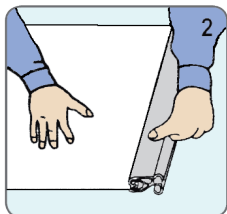

Close the snap clip.