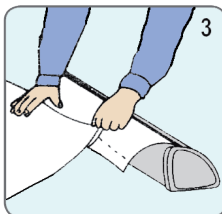

Clamp and gap top: **1,5 cm** (not visible)

Visible banner width:
**60, 80, 85,
100 or 120 cm**

Visible banner height:
200 cm

Bottom roll: **18,5 cm** (not visible)

Total banner height: **220 cm**

Banner material
We recommend
200-280 g polyester

Optional spot
art. 4556

Optional LED spot
art. 4502

Open the snap clip, insert the top of the graphic into the gap, make the graphic flat.

Close the snap clip.

Take the protective film off the adhesive tape. Place the graphic evenly on the leading paper. Use the line as a guideline.

Put adhesive tape on the back of the graphic and on the leading paper, in order to secure the graphic to the leading paper.

Hold the graphic and the roll-up body with one hand tight. Take out the pin at the side while you still hold the graphic, to avoid that graphic suddenly roll into the body too fast.